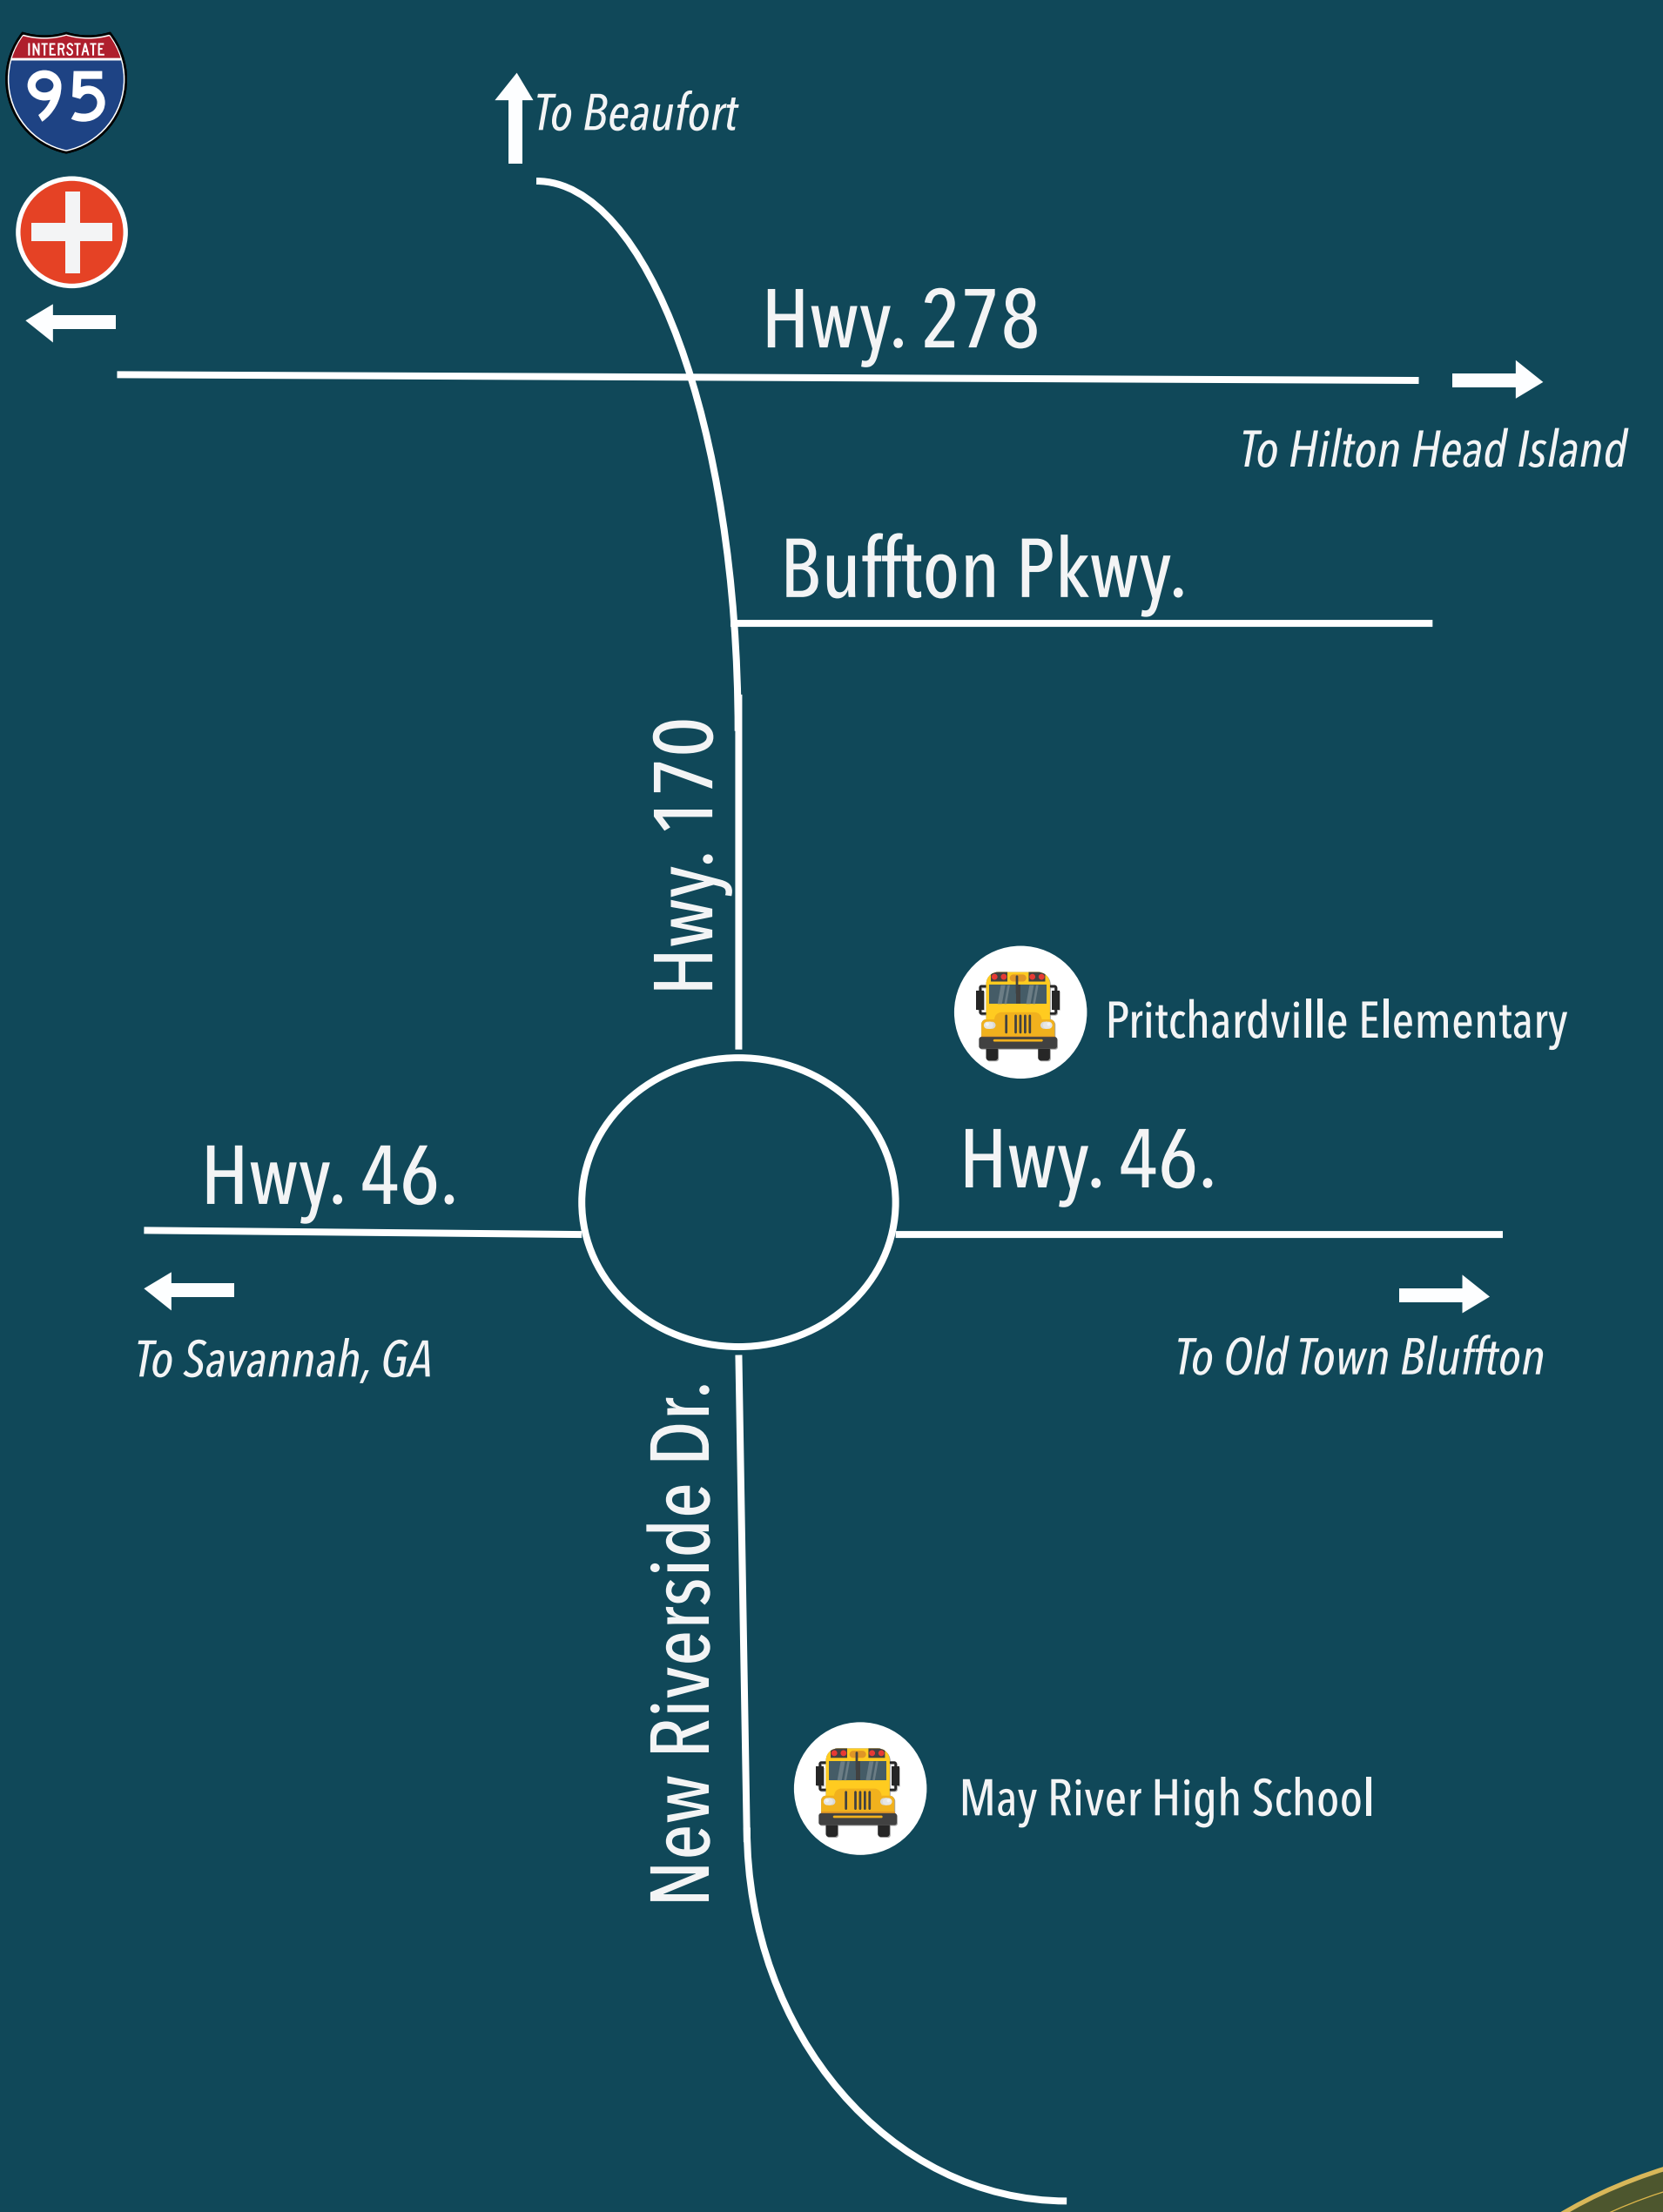

# Alston Park

AT NEW RIVERSIDE

## PROXIMITY DETAILS

Alston Park is ideally located in the quiet, natural setting of New Riverside, providing easy access to the beaches of Hilton Head, the rich history of Beaufort and the culture and entertainment of downtown Savannah.

- Old Town Bluffton.....9 miles
- Hilton Head.....16 miles
- Savannah, GA.....17 miles
- Beaufort, SC.....27 miles
- Charleston, SC.....117 miles
- Jacksonville, FL.....155 miles