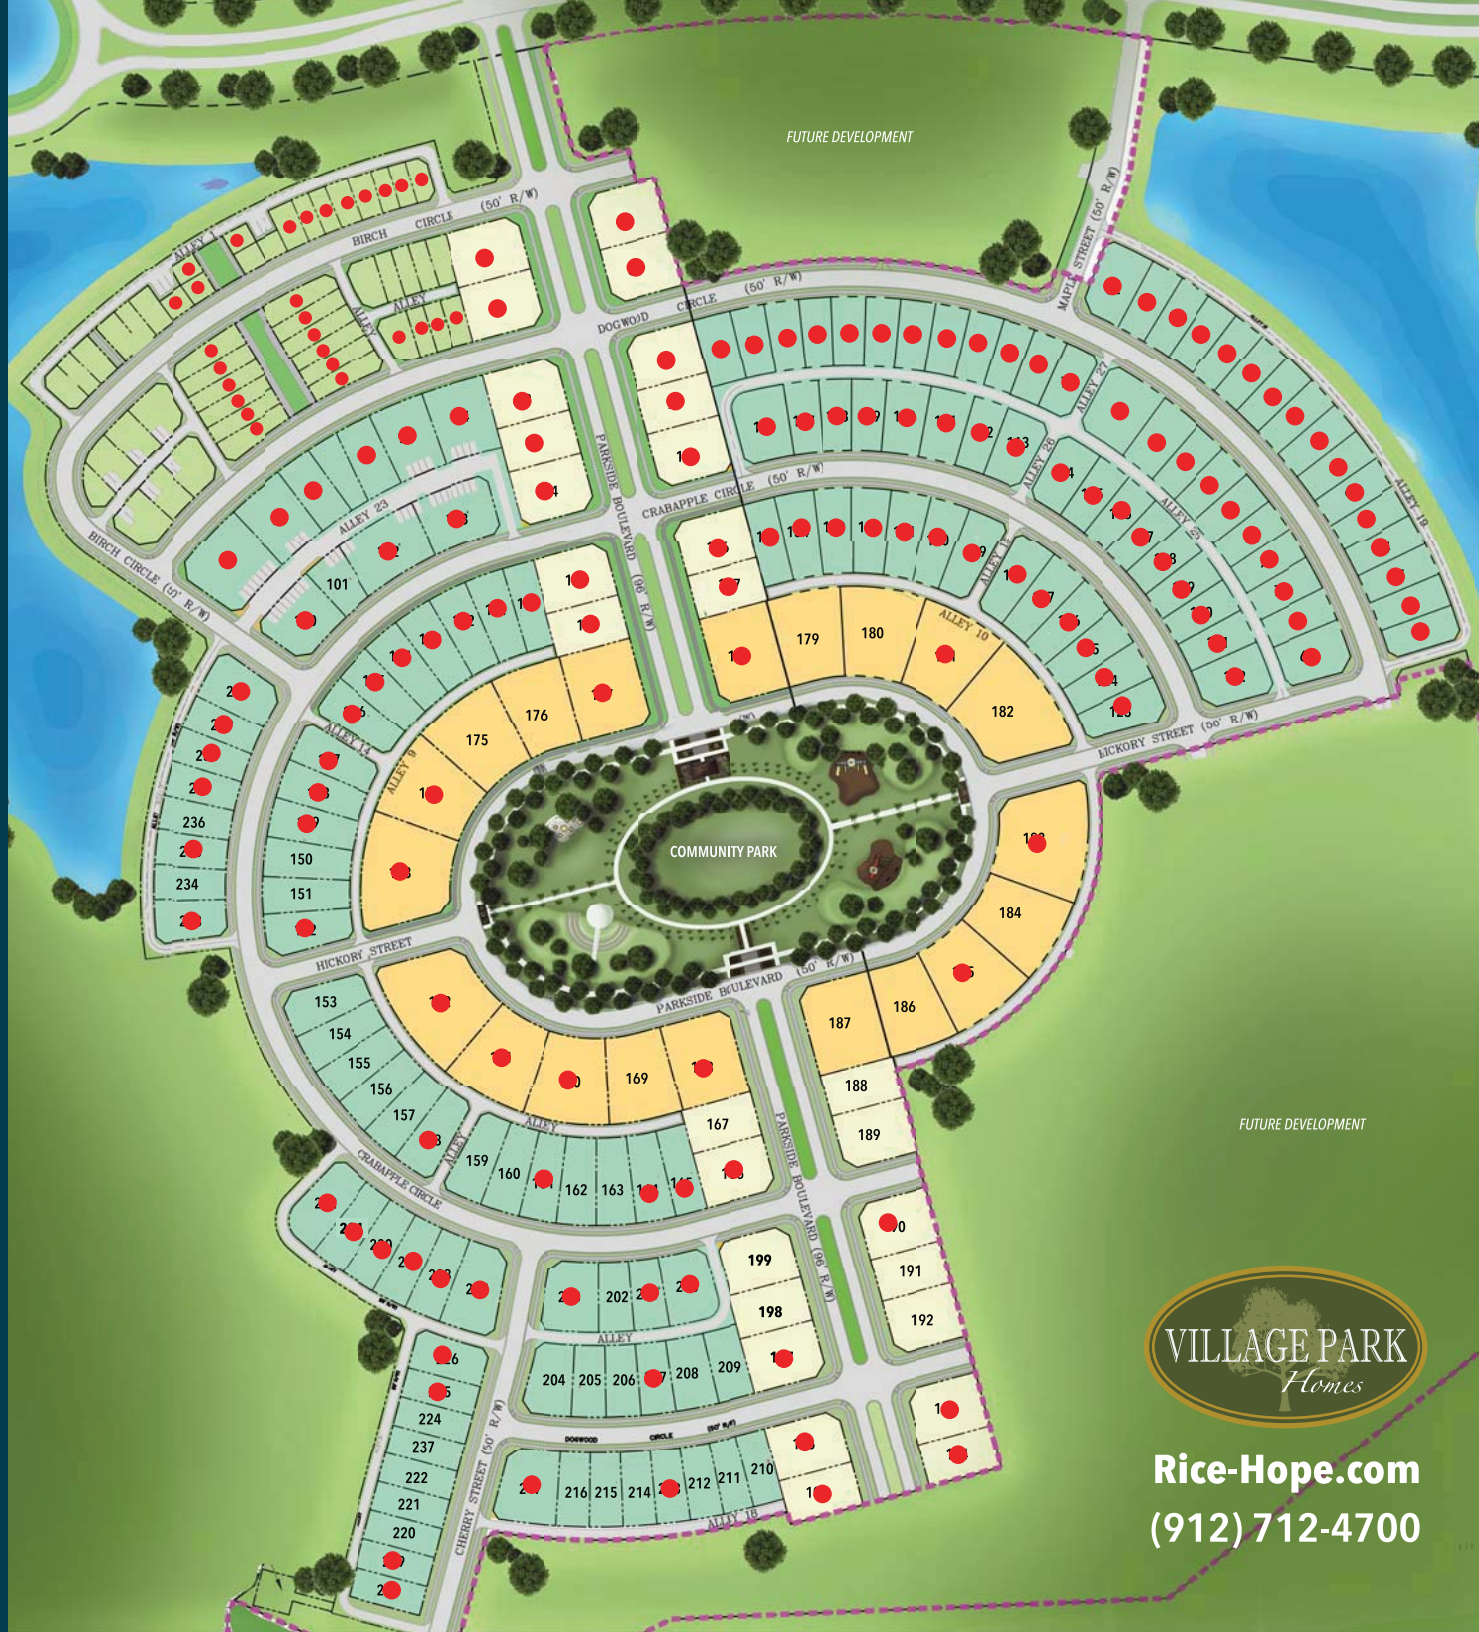

# Parkside at

# RICE HOPE

Expansive Community Park with:

- Two Playgrounds
- Oyster/ Fire Pit
- Large Play Field
- Amphitheatre
- Short Walk to Community Pool

## LEGEND

-  75' x 120' Home Sites
-  60' x 100' Home Sites
-  40' x 100' Home Sites
-  Unavailable Home Site

**Rice-Hope.com**  
(912) 712-4700

We are constantly updating our pricing and specifications to bring you the very best in quality and value. Prices may not include lot premiums, upgrades and options. Site plan is an artistic representation and is not to scale. See Sales Representative for details. Sales & Marketing by Village Park Homes, LLC  
Updated 8-2-18