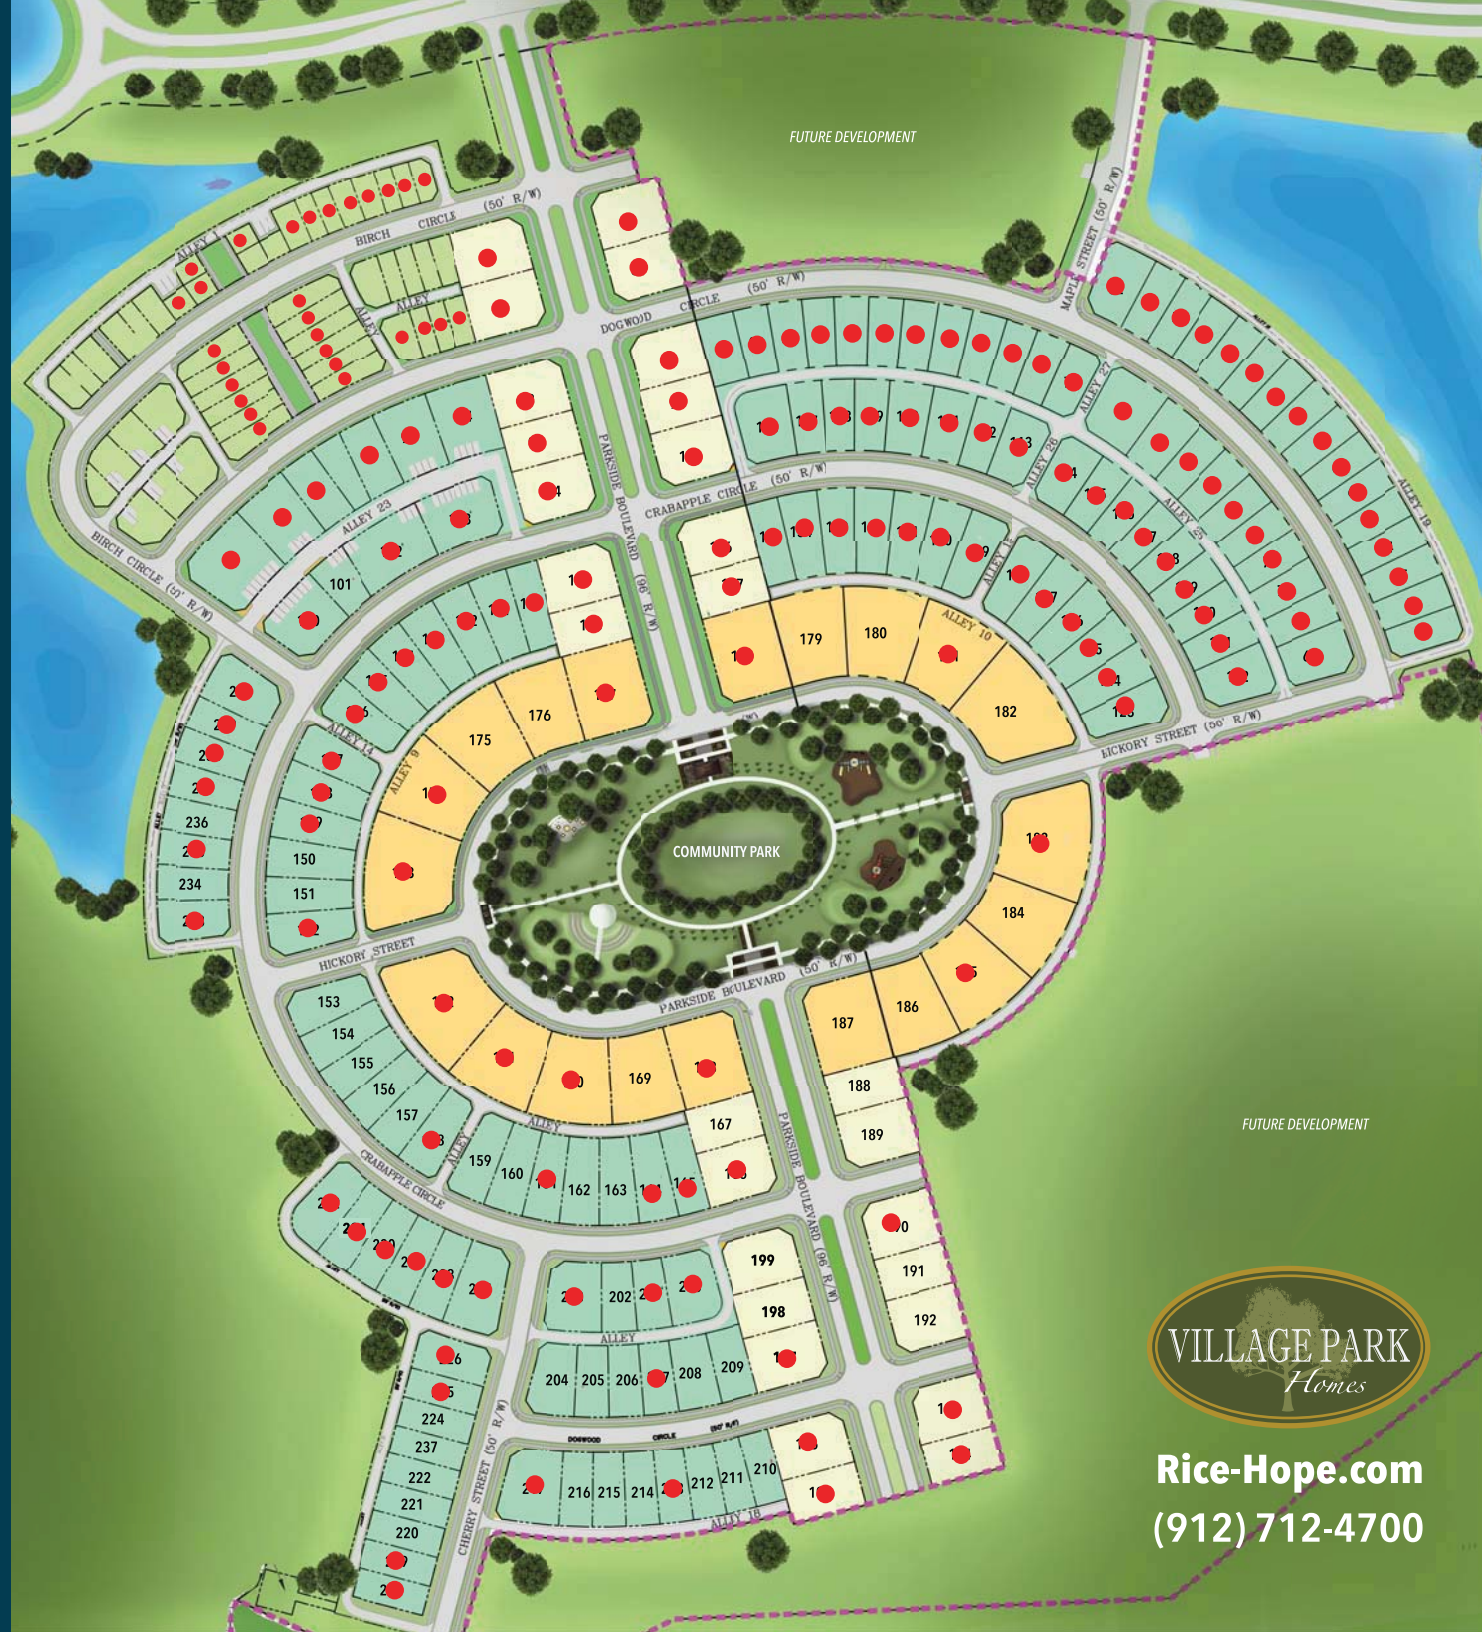

Parkside at

RICE HOPE

Expansive Community Park with:

- Two Playgrounds
- Oyster/ Fire Pit
- Large Play Field
- Amphitheatre
- Short Walk to Community Pool

LEGEND

-  75' x 120' Home Sites
-  60' x 100' Home Sites
-  40' x 100' Home Sites
-  Unavailable Home Site

Rice-Hope.com
(912) 712-4700

We are constantly updating our pricing and specifications to bring you the very best in quality and value. Prices may not include lot premiums, upgrades and options. Site plan is an artistic representation and is not to scale. See Sales Representative for details. Sales & Marketing by Village Park Homes, LLC
Updated 8-2-18